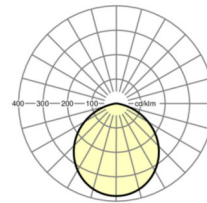

LIGHTING TECHNOLOGY

Placement	LED, Colour rendering/Light colour CRI ≥ 80 / 4000K
Colour tolerance (MacAdam)	3SDCM
Photobiological safety (Luminaire)	RG0
Nominal luminous flux	3037lm
LED service life	50000h L85/B10 (Tq 25°C), 75000h L80/B10 (Tq 25°C)
Luminaire luminous efficiency	107lm/W
Beam angle	110°
UGR lat./long.	27.8 / 27.8

MECHANICS

Housing colour	white
Dimensions (LxWxH/DxH)	230mm x 115mm
Weight (net)	3.15kg
Type of installation	Ceiling-mounted single installation

Dimensions

H	115 mm	Height
D	230 mm	Diameter

Reference	LED 3000lm 840
ηLB	100 %
Φ ↓/↑	100 % / 0 %
UGR lat./long.	27.8 / 27.8